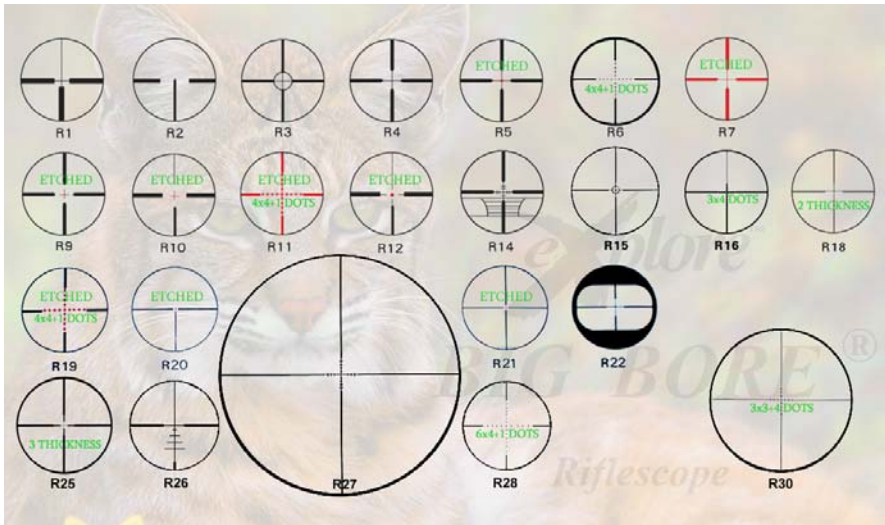

*Coin Click Turrets, Capped Target Turrets, Tactical Target Turrets,  
24 Reticle Choices; Illuminated or Standard Reticle and finish  
 BM-Black Matte, SM-Silver Matte*

**CUSTOM ORDER  
 AO Series and 1" Tube**

- One Piece 1" Tube
- Quick-Adjust Eye Piece
- \*Adjustable Objective Lens
- Focus
- Fully Multi-Coated (LEC) Lenses
- 24 Reticle Choices**
- Nitrogen Filled
- Fog Proof
- Waterproof
- Recoil Resistant
- CCT = 1/4" @ 100 yards
- CTT = 1/8" @ 100 yards
- TTT4 = 1/4" @ 100 yards
- TTT8 = 1/8" @ 100 yards
- Lens Caps
- Lens Cleaning Cloth
- \*AO Scopes