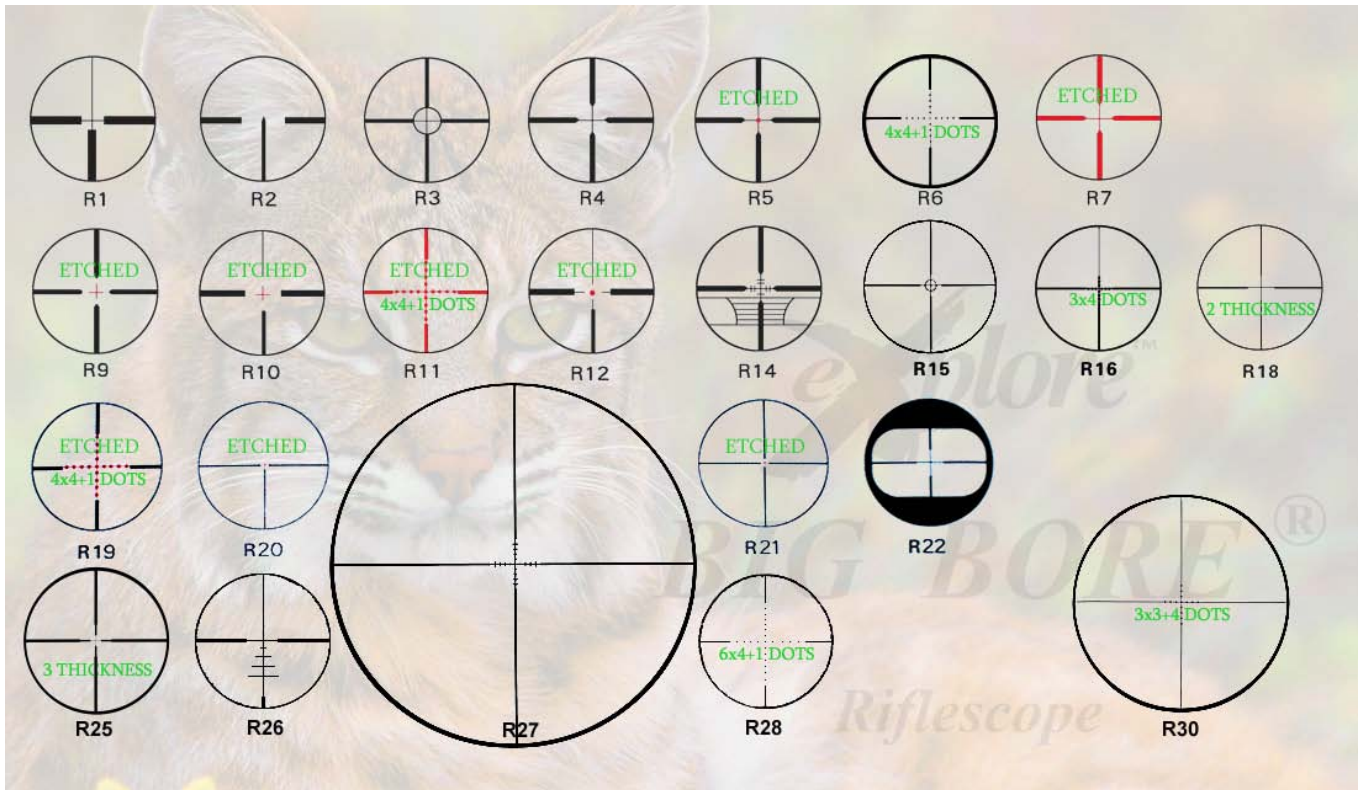

**CUSTOM ORDER PRODUCT**

**1" or 30mm Tube**

**Coin Click Turrets, Capped Target Turrets, Tactical Target Turrets,  
24 Reticle Choices; Illuminated or Standard Reticle and finish  
BM-Black Matte, SM-Silver Matte**

- One Piece 1" Tube
- Quick-Adjust Eye Piece
- \*Adjustable Objective Lens
- Focus
- Fully Multi-Coated (LEC) Lenses
- 24 Reticle Choices**
- Nitrogen Filled
- Fog Proof
- Waterproof
- Recoil Resistant
- CCT = 1/4" @ 100 yards
- CTT = 1/8" @ 100 yards
- TTT4 = 1/4" @ 100 yards
- TTT8 = 1/8" @ 100 yards
- Lens Caps
- Lens Cleaning Cloth
- \*AO Scopes