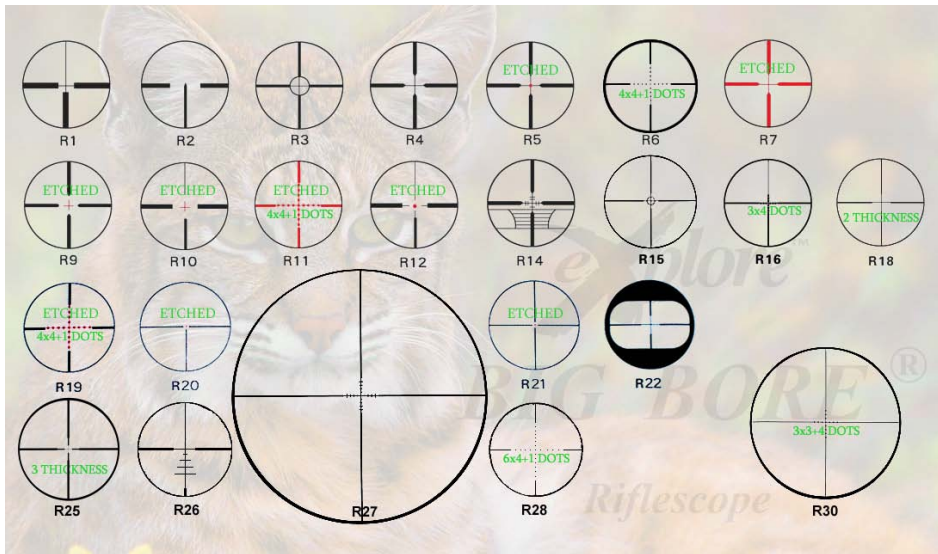

- One Piece 30mm Tube
- Quick-Adjust Eye Piece
- Swat Style Side Focus
- Fully Multi-Coated (LEC) Lenses
- 24 Reticle Choices**
- Nitrogen Filled
- Fog Proof
- Waterproof
- Recoil Resistant
- CCT = 1/4" @ 100 yards
- CTT = 1/8" @ 100 yards
- TTT4 1/4" @ 100 yards
- TTT8 = 1/8" @ 100 yards
- Lens Caps
- Lens Cleaning Cloth